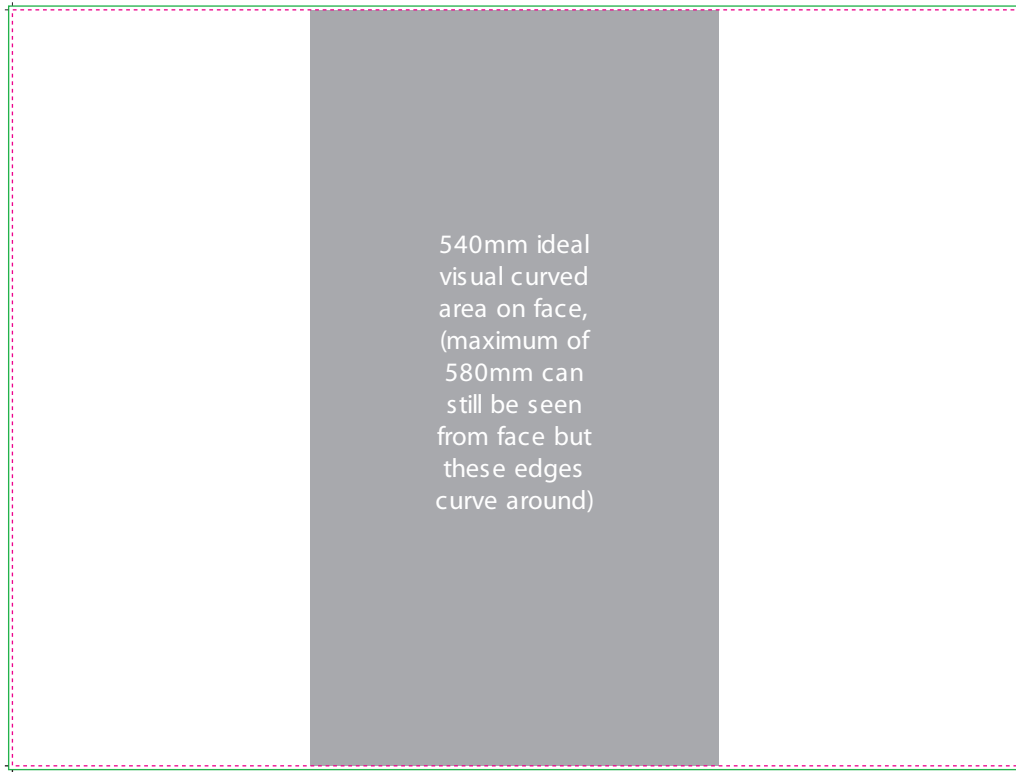

MINI POP UP COUNTER ARTWORK GUIDELINES

1329 x 1000mm

□ Denotes maximum viewable front area of graphic wrap when mounted on case.

--- Visible graphic area
— Bleed area

Please convert all fonts to outlines and remove the green/pink lines from the final print files.
Above guide is set at 10%.
Please forward as a print ready EPS file at 100% where possible.
Recommended image resolution for print - 100dpi