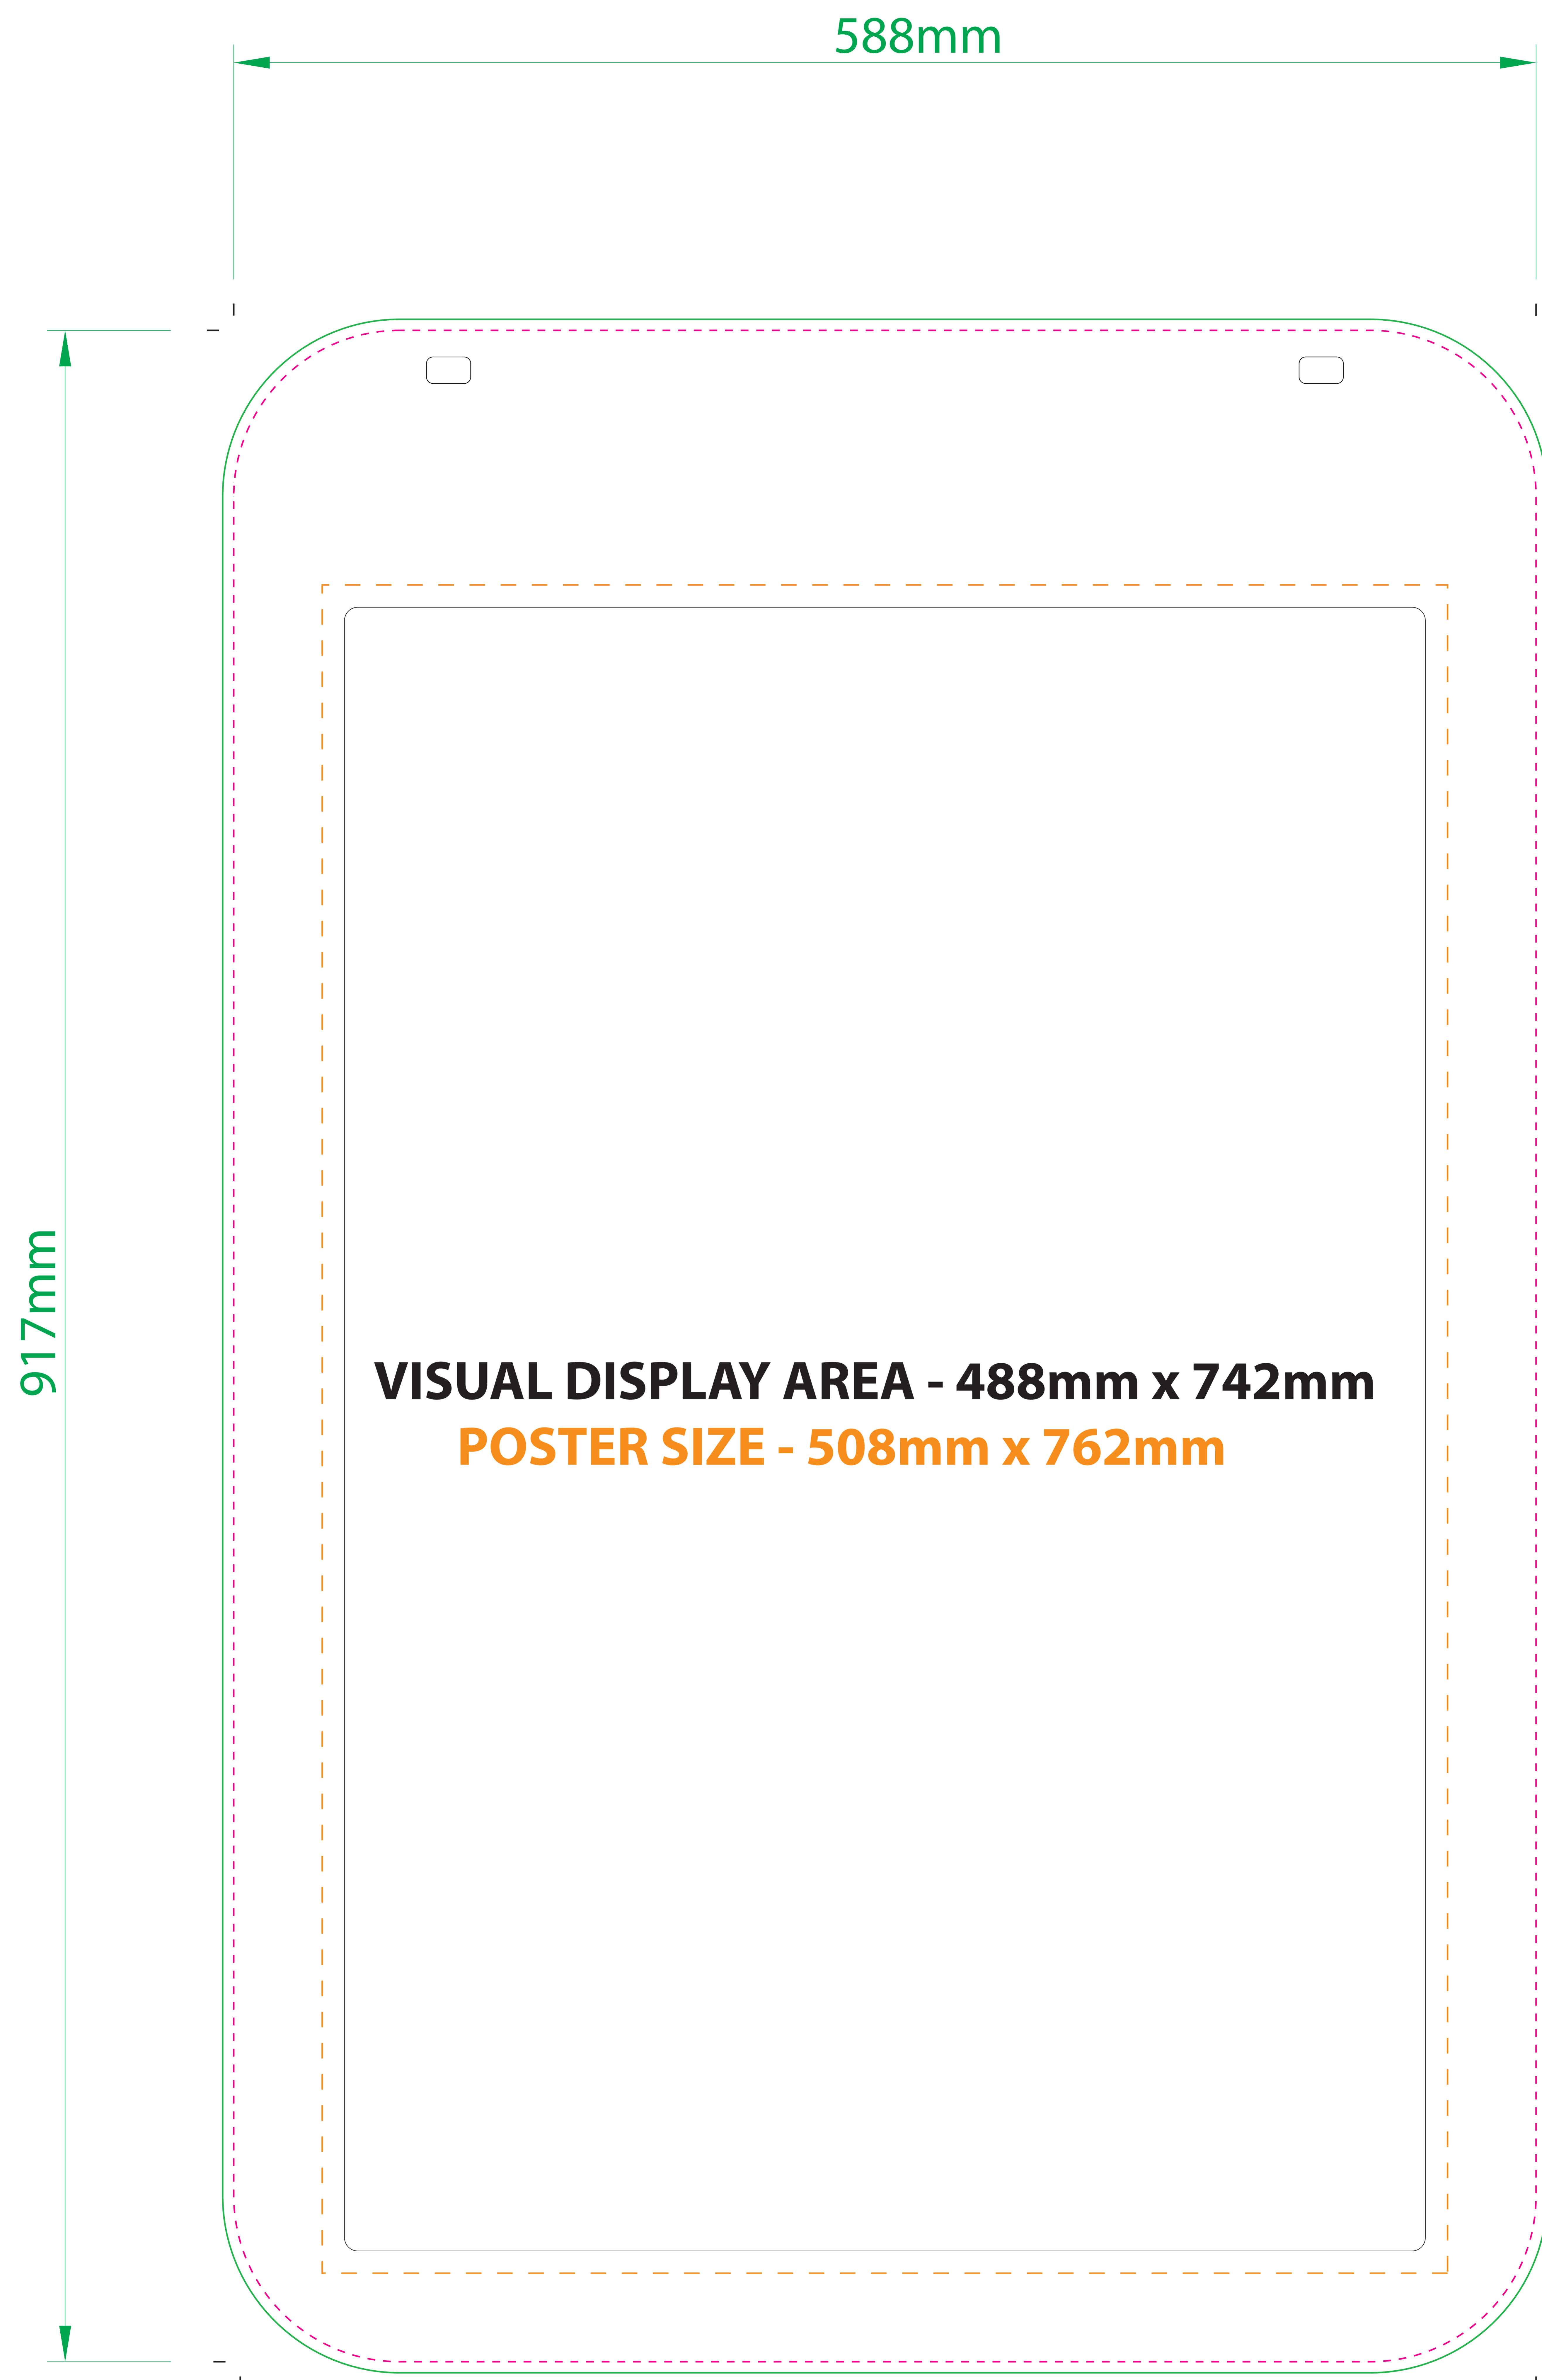

SWINGER 3000 POSTER ARTWORK GUIDELINES

- Visible graphic area
- Bleed area

Please convert all fonts to outlines and remove the green/pink lines from the final print files.
Please forward as a print ready EPS file at 100% where possible.
Recommended image resolution for print - 100dpi

NOTE: POSTER DIMENSIONS - 508mm x 762mm, VISIBLE DISPLAY ONCE POSTER IS IN PANEL - 488mm x 742mm